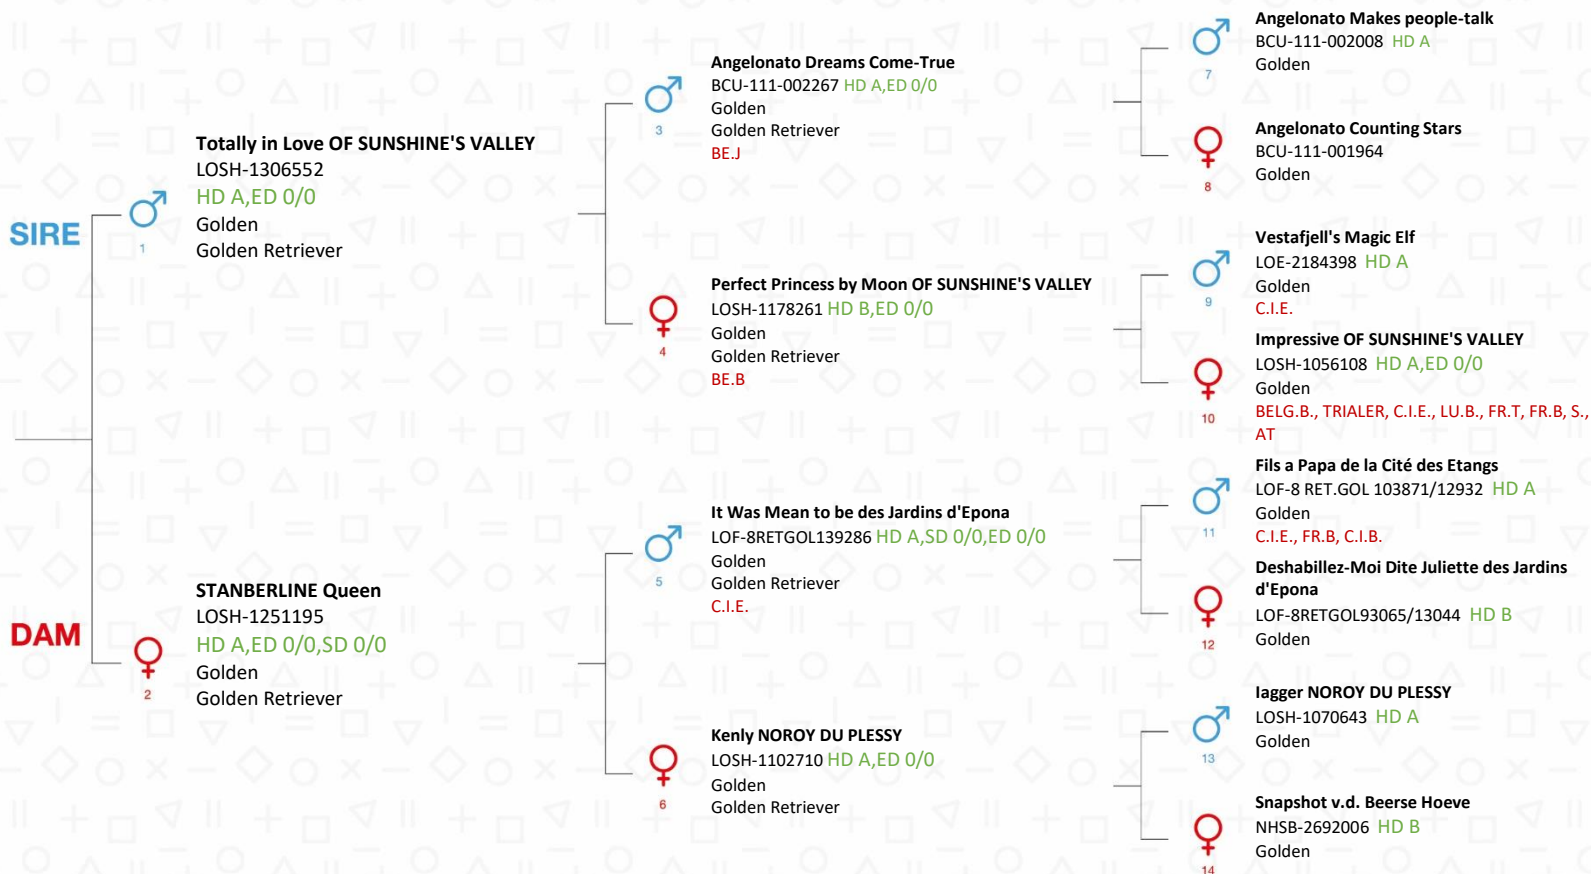

**Very Loving &
Sweet Princess
Victoria DU
MARRONNIER
ROUGE**
LOSH : **01359299**

Breed: Golden Retriever
Microchip: 981100004982218
Color: Cream
Sex: Female
Date of birth: 14/09/2022
Breeder(s): Wegnez Michèle

Owner(s)

Wegnez Michèle 16 Route de Liège,
6960 MANHAY, Belgium

Nature of tail at birth

FULL

Health test(s) of the dog

Certified as accurate on 30/11/2022

Mrs. Viviane Boesmans
President of the "Belgian Royal Canine Society"