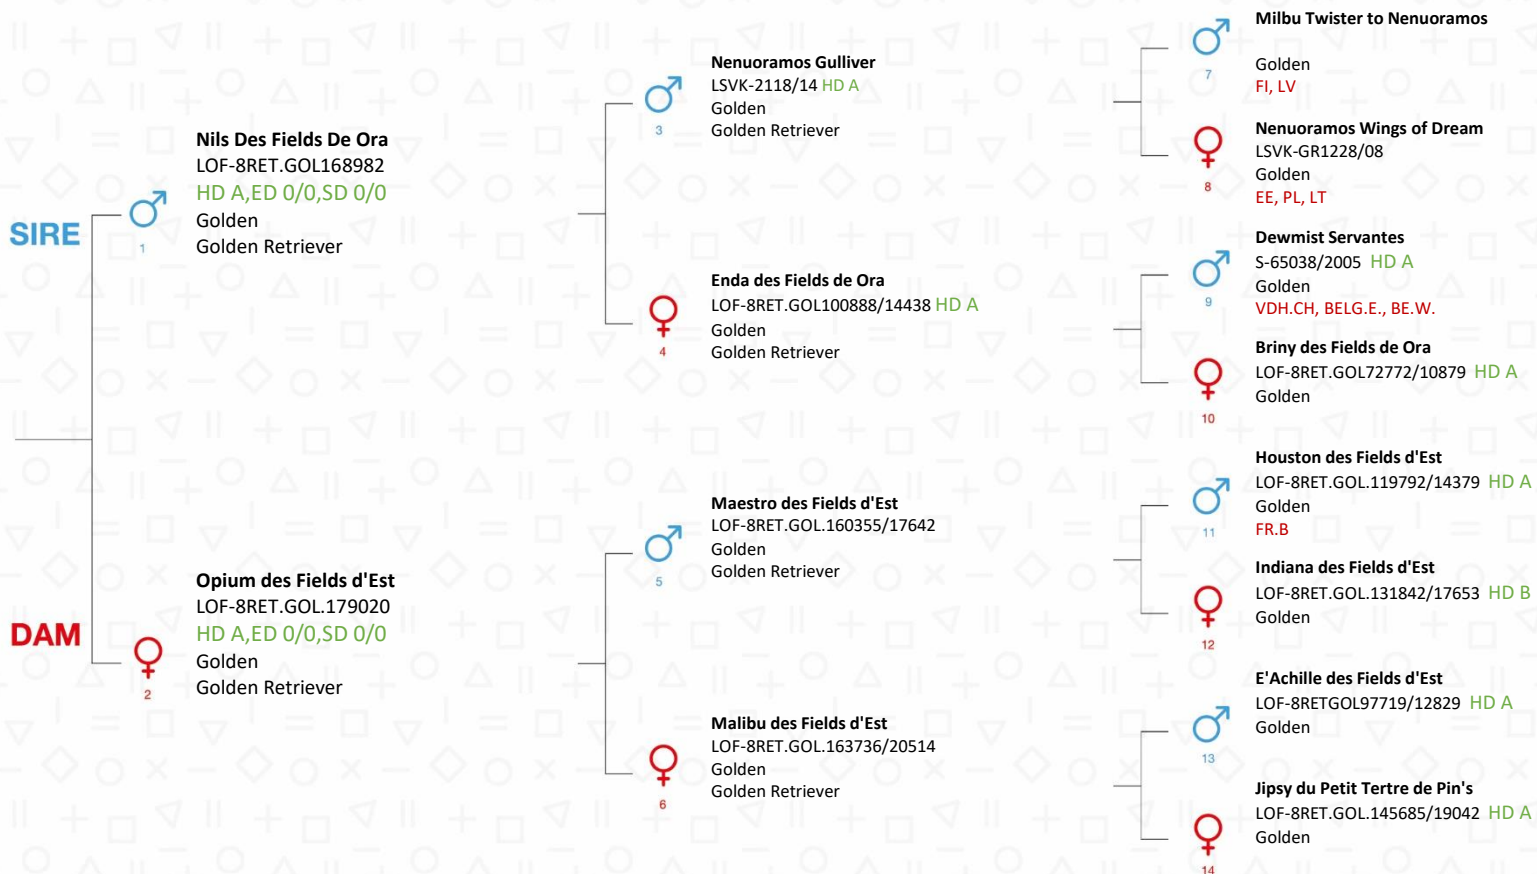

Uriel DU MARRONNIER ROUGE

LOSH : 01335901

Breed: Golden Retriever
 Microchip: 981100004828709
 Color: Golden
 Sex: Female
 Date of birth: 03/08/2021
 Breeder(s): Wegnez Michèle

Owner(s)

Wegnez Michèle 16 Route de Liège,
 6960 MANHAY, Belgium

Nature of tail at birth

FULL

Health test(s) of the dog

Certified as accurate on 06/10/2021

Mrs. Viviane Boesmans
 President of the "Belgian Royal Canine Society"

Mr Vercauter Thierry
 General Secretary of the "Belgian Royal Canine Society"

Parents DNA certified

- (1) Nils Des Fields De Ora LOF-8RET.GOL168982
- (2) Opium des Fields d'Est LOF-8RET.GOL.179020

SRSH KMSH
 Belgian Royal Canine Society

HEALTH TESTS OF THE PARENTS

The tests below have been carried out. The breeder can inform you about the results.